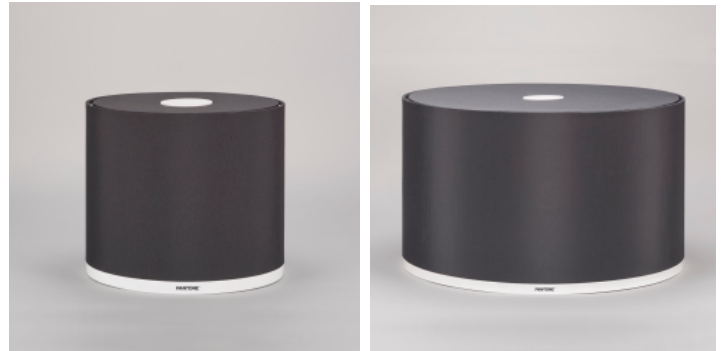

PANTONE™

LIGHT COLOR LIVE

PRODUCT SPECIFICATION

Mintaka 25/45 Lamp Shade

Drum shaped shade in fabric with stylish, glossy white accent ring

FINISH

Steel frame, synthetic fabric, white polystyrene liner

PRODUCT DIMENSIONS	Mintaka 25	Mintaka 45
MAX WATTAGE	60w	100w
SHADE DIMENSIONS (Dia x H)	9.8 x 8.5in	17.5 x 10.5in
PACK DIMENSIONS	10.5 x 10.5 x 9.5in	18.5 x 18.5 x 12in
WEIGHT	2lbs	4lbs

	Product Code	EAN	Color	
Mintaka 25	4230022501	5707823569022	Black Beauty	
Mintaka 25	4230022502	5707823569039	Brilliant White	
Mintaka 25	4230022503	5707823569046	Pewter	
Mintaka 25	4230022505	5707823569053	Sargasso Sea	
Mintaka 45	4230024501	5707823569084	Black Beauty	
Mintaka 45	4230024502	5707823569091	Brilliant White	
Mintaka 45	4230024503	5707823569107	Pewter	
Mintaka 45	4230024505	5707823569114	Sargasso Sea